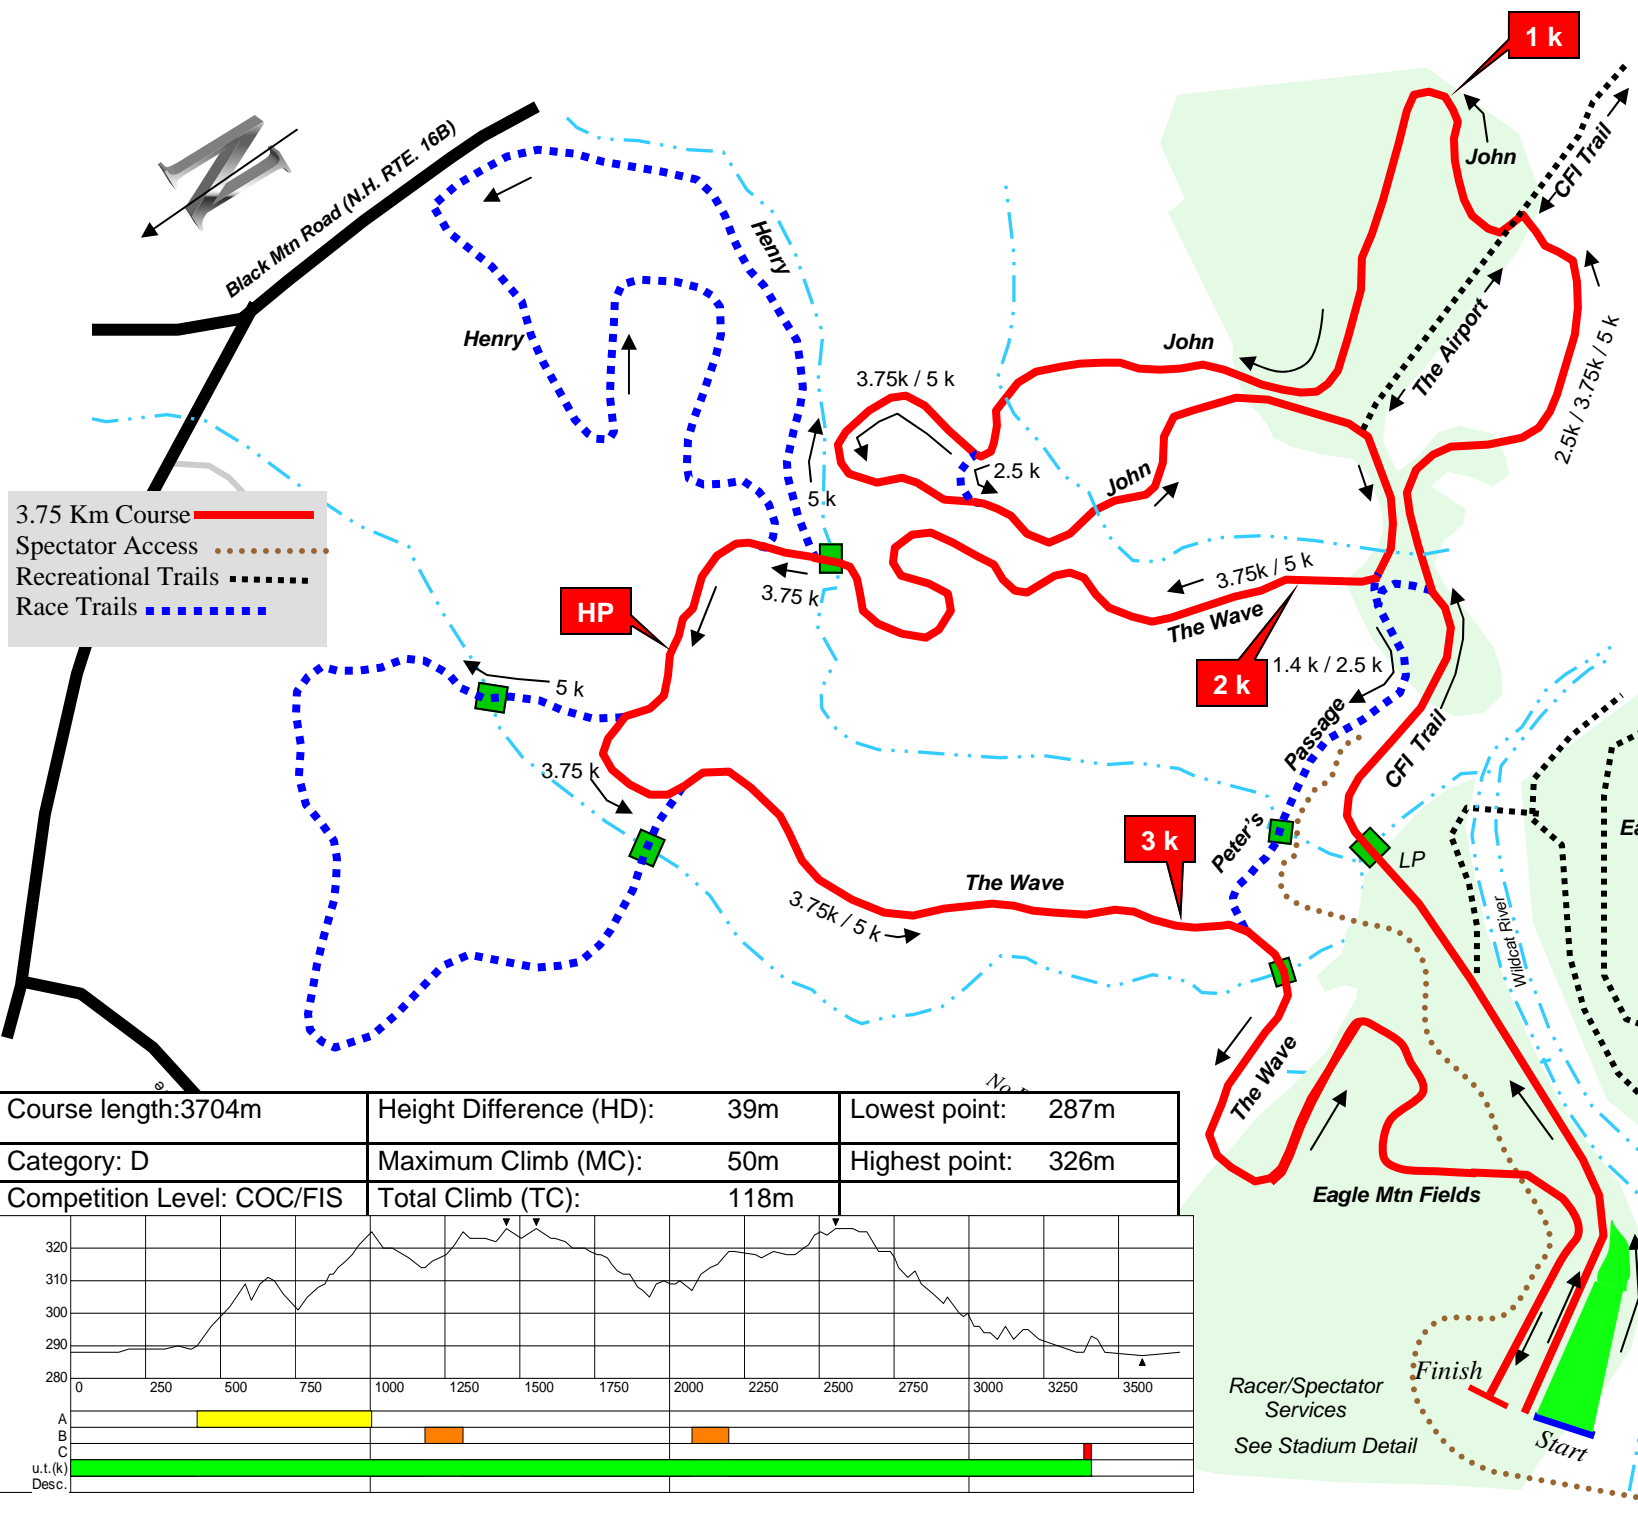

# 3.75 km Course

Course length: 3704m	Height Difference (HD): 39m	Lowest point: 287m
Category: D	Maximum Climb (MC): 50m	Highest point: 326m
Competition Level: COC/FIS	Total Climb (TC): 118m	

Design Assistance by

To Eagle Mtn House

Racer/Spectator Services  
 See Stadium Detail