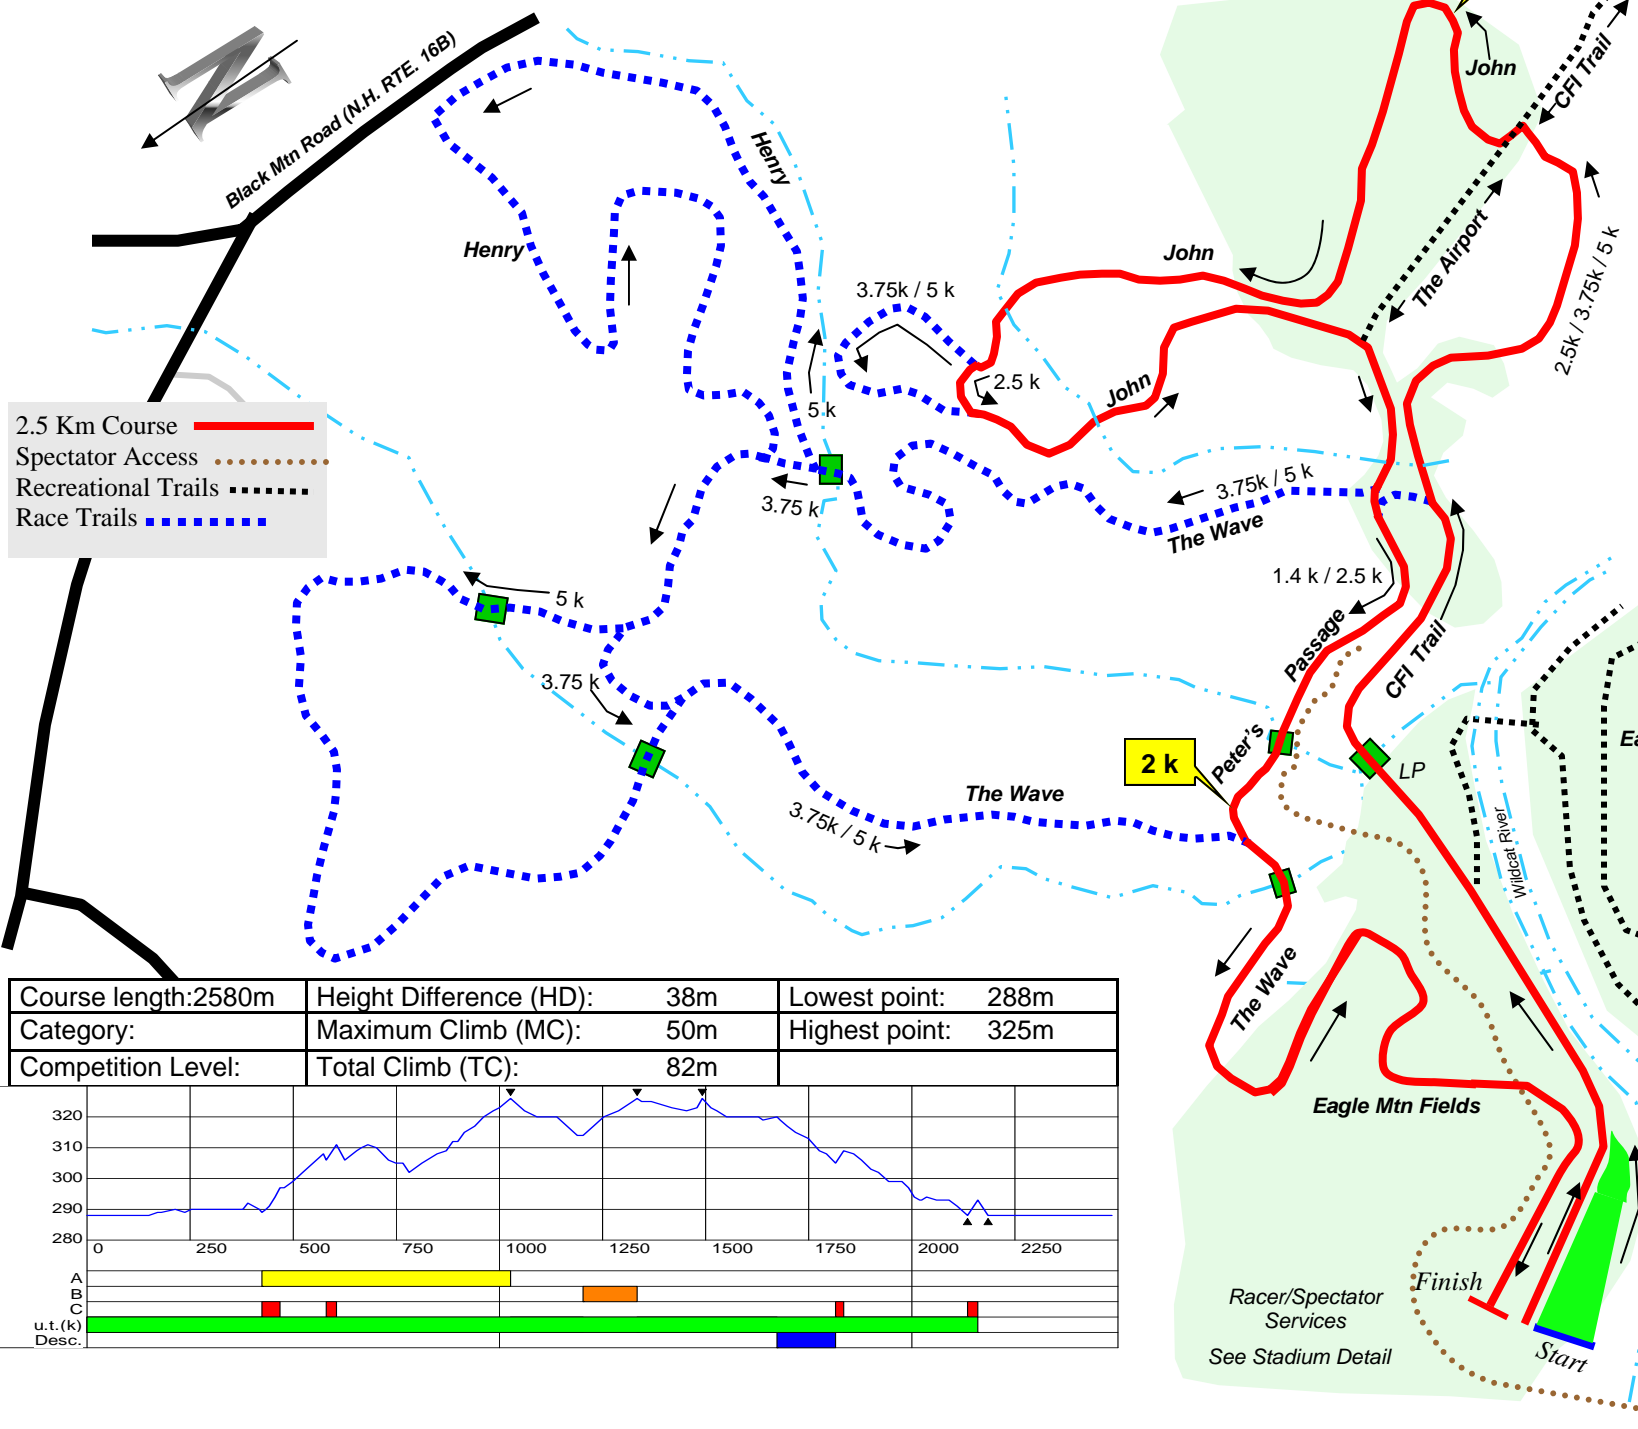

# 2.5 km Course

2.5 Km Course ——— (Red line)  
 Spectator Access ..... (Dotted brown line)  
 Recreational Trails ..... (Dotted black line)  
 Race Trails ..... (Dotted blue line)

Course length: 2580m	Height Difference (HD): 38m	Lowest point: 288m
Category:	Maximum Climb (MC): 50m	Highest point: 325m
Competition Level:	Total Climb (TC): 82m	

Design Assistance by  
  
 MORTON TRAILS

To Eagle Mtn House