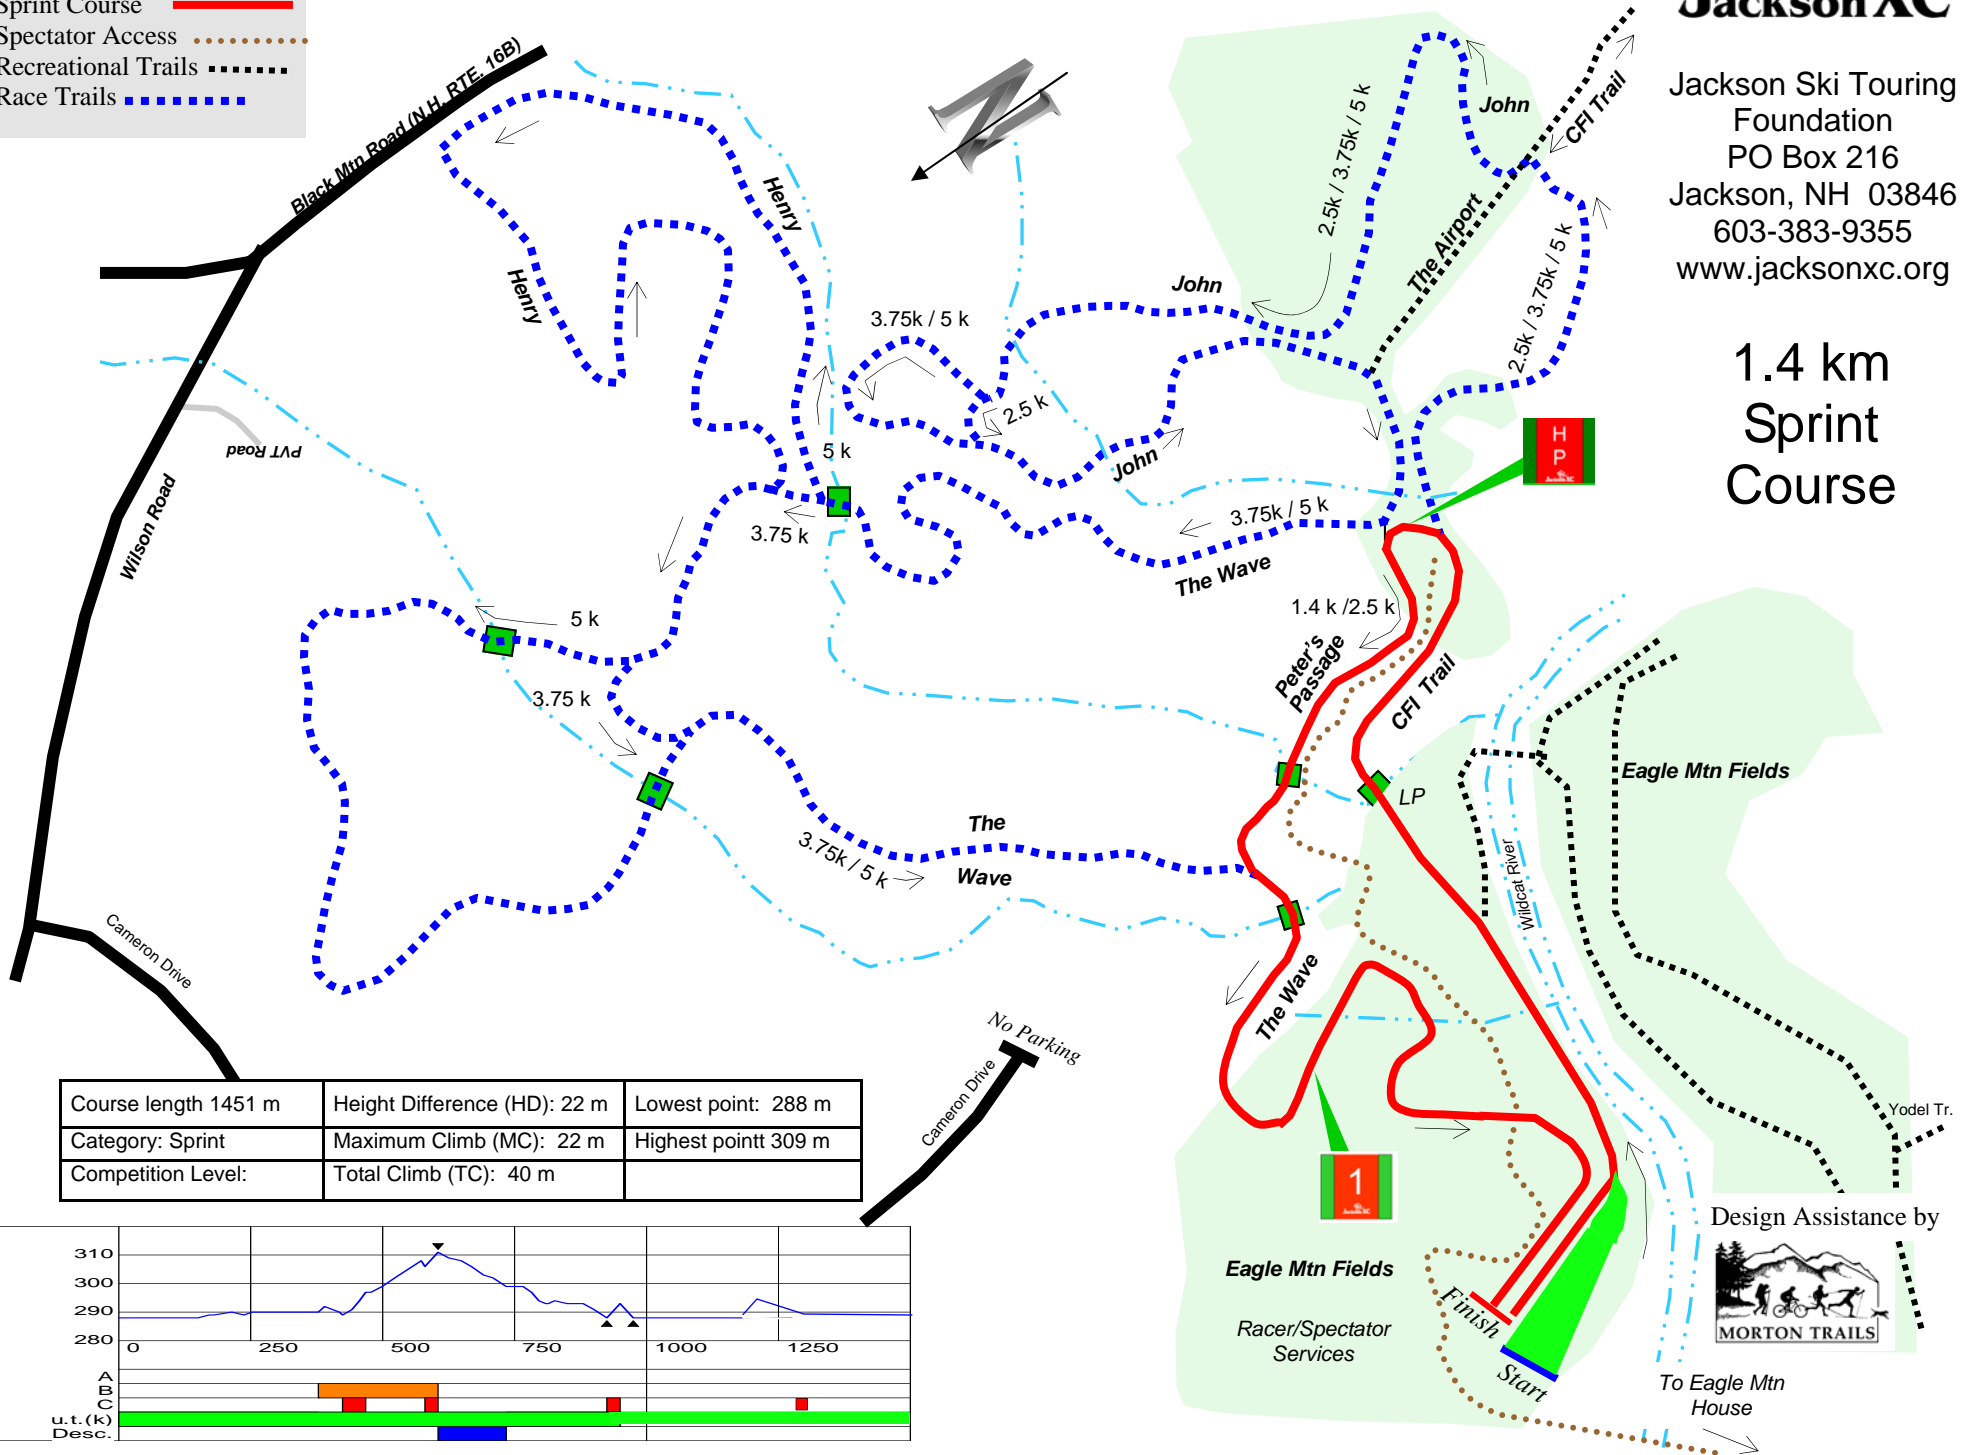

1.4 km Sprint Course

- Sprint Course ———
- Spectator Access - - - - -
- Recreational Trails - - - - -
- Race Trails - - - - -

Course length 1451 m	Height Difference (HD): 22 m	Lowest point: 288 m
Category: Sprint	Maximum Climb (MC): 22 m	Highest point: 309 m
Competition Level:	Total Climb (TC): 40 m	